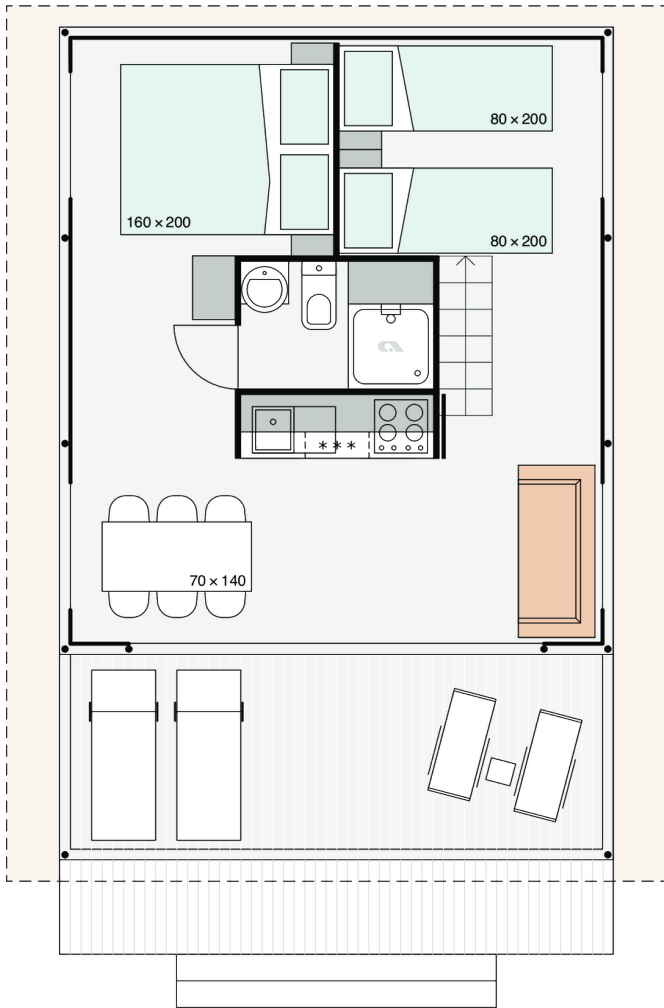

# Safari L FAMILY+

**Facade:**

**Loft L Family+**

**Layout:**

**Loft L Family+**

**Layout 2:**

**Loft L Family+ mansarda**

**A1 GENERAL**

Length interior/exterior	5,68/8,43
Width interior/exterior	5/6,16
Height interior/exterior	2,05/5,48
Area	38+27,7
Number of beds	6
Number of bedrooms	3
Number of bathrooms	1
Kitchen	-
Loft bedroom	X
Transport length	5,68
Transport width	2,28
Transport height	2,4
Dimension terrace	5x1,91
Length interior/exterior	5,68/8,43
Width interior/exterior	5/6,16
Height interior/exterior	2,05/5,48
Area	38+27,7
Number of beds	6
Number of bedrooms	3
Number of bathrooms	1
Kitchen	X
Loft bedroom	X
Transport length	5,68
Transport width	2,28
Transport height	2,4
Dimension terrace	5x1,91