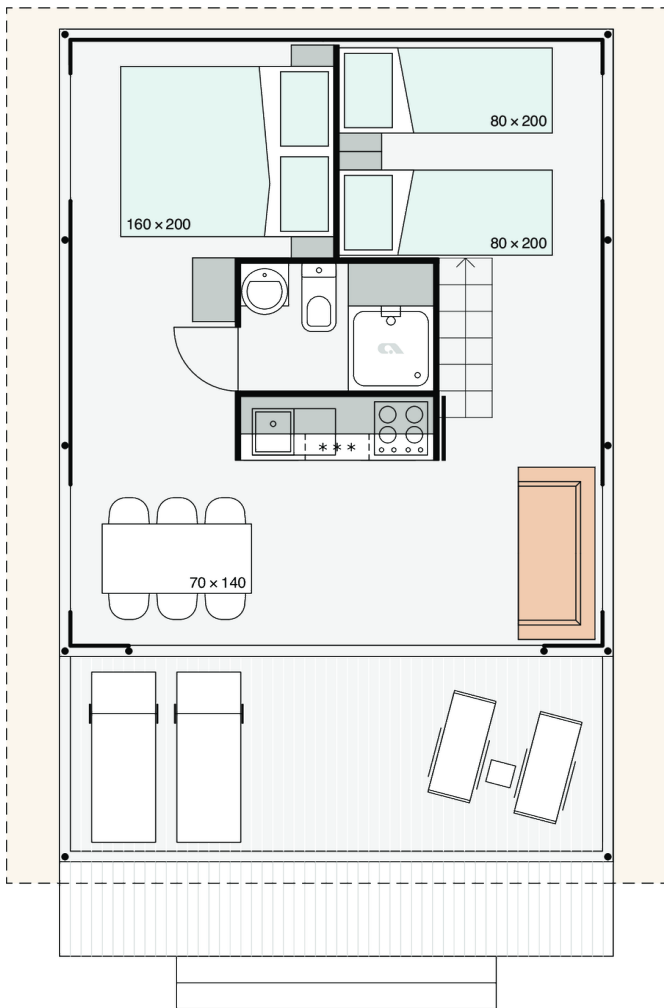

# Safari L FAMILY+

**Facade:**

**Loft L Family+**

**Layout:**

**Loft L Family+**

**Layout 2:**

**Loft L Family+ mansarda**

**A1 GENERAL**

Length interior/exterior	5,68/8,43
Width interior/exterior	5/6,16
Height interior/exterior	2,05/5,48
Area	38+27,7
Number of beds	6
Number of bedrooms	3
Number of bathrooms	1
Kitchen	-
Loft bedroom	X
Transport length	5,68
Transport width	2,28
Transport height	2,4
Dimension terrace	5x1,91
Length interior/exterior	5,68/8,43
Width interior/exterior	5/6,16
Height interior/exterior	2,05/5,48
Area	38+27,7
Number of beds	6
Number of bedrooms	3
Number of bathrooms	1
Kitchen	X
Loft bedroom	X
Transport length	5,68
Transport width	2,28
Transport height	2,4
Dimension terrace	5x1,91