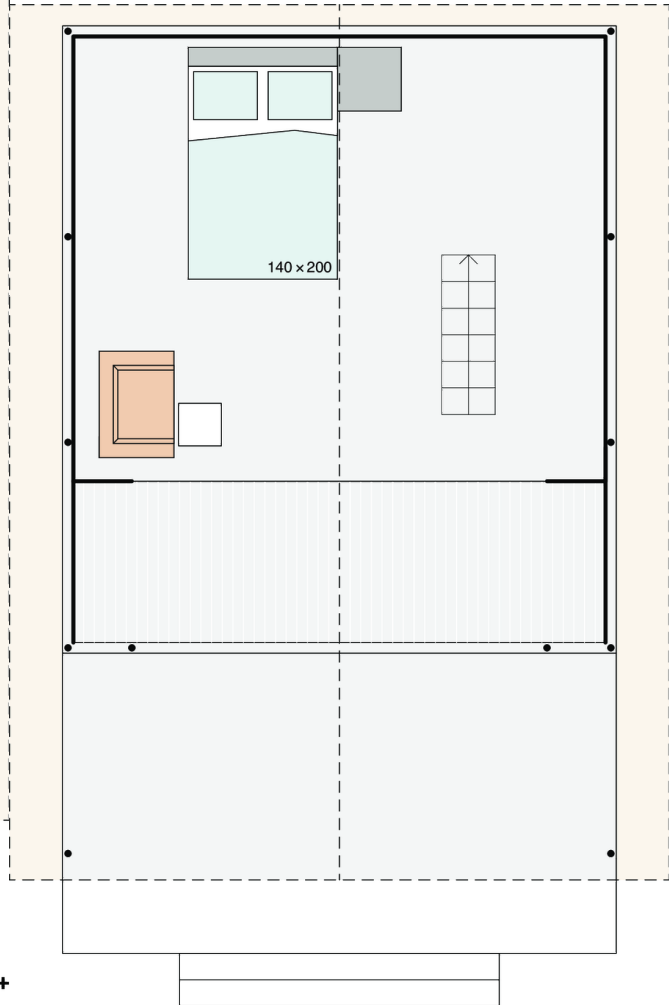

# Safari L FAMILY+

**Facade:**

**Loft L Family+**

**Layout:**

**Loft L Family+**

**Layout 2:**

**Loft L Family+ mansarda**

**A1 GENERAL**

Length interior/exterior	5,68/8,43
Width interior/exterior	5/6,16
Height interior/exterior	2,05/5,48
Area	38+27,7
Number of beds	6
Number of bedrooms	3
Number of bathrooms	1
Kitchen	-
Loft bedroom	X
Transport length	5,68
Transport width	2,28
Transport height	2,4
Dimension terrace	5x1,91
Length interior/exterior	5,68/8,43
Width interior/exterior	5/6,16
Height interior/exterior	2,05/5,48
Area	38+27,7
Number of beds	6
Number of bedrooms	3
Number of bathrooms	1
Kitchen	X
Loft bedroom	X
Transport length	5,68
Transport width	2,28
Transport height	2,4
Dimension terrace	5x1,91