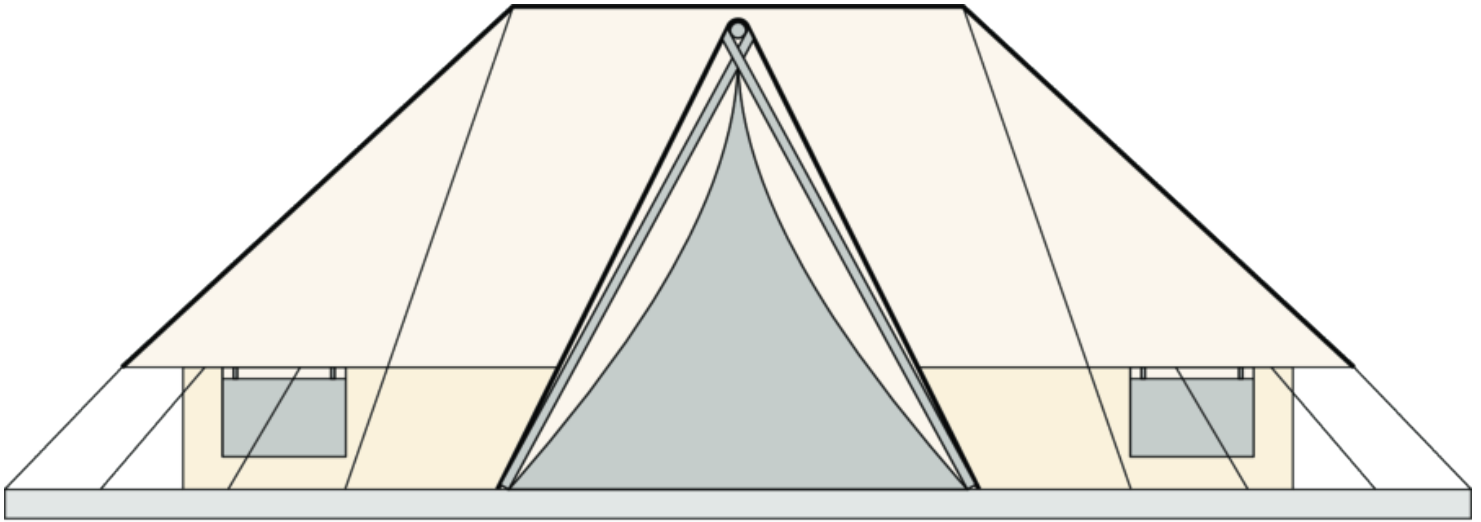

Bell M COUPLE

Facade:

Bell M fasada

Layout:

Bell M Couple

A1 GENERAL

Length interior/exterior	3,4/4,3
Width interior/exterior	3,4/5,4
Height interior/exterior	2,15/2,48
Area	7,82
Number of beds	2
Number of bedrooms	1
Number of bathrooms	-
Kitchen	-
Transport length	2,15
Transport width	2,5
Transport height	0,9

B1 CHASSIS

Leveling Feet	O, 1-2%
Anchoring Kit - Steel rod	O
Anchoring Kit - Steel ancor	O
Subframework of spruce wood	X

B2 FLOOR

Carpet	O
Larchwood boards floor	X

B3 EXTERIOR WALLS

Construction poles Pinewood KVH 60 x 100	X
Roof canvas TenCate Solair KA46 420g/m2	X
Roof canvas TenCate Campshield FR1 420g/m2 (FR)	O
Interior canvas TenCate KA46 420g/m2	X
Interior canvas TenCate Campshield FR2 290g/m2 (FR)	O
Window with mosquito net	X
Front entrance opening section on zipper	X
Mosquito net for entrance opening	X
Pad lock system	X
Master key for pad lock system	O
Winter cover	O