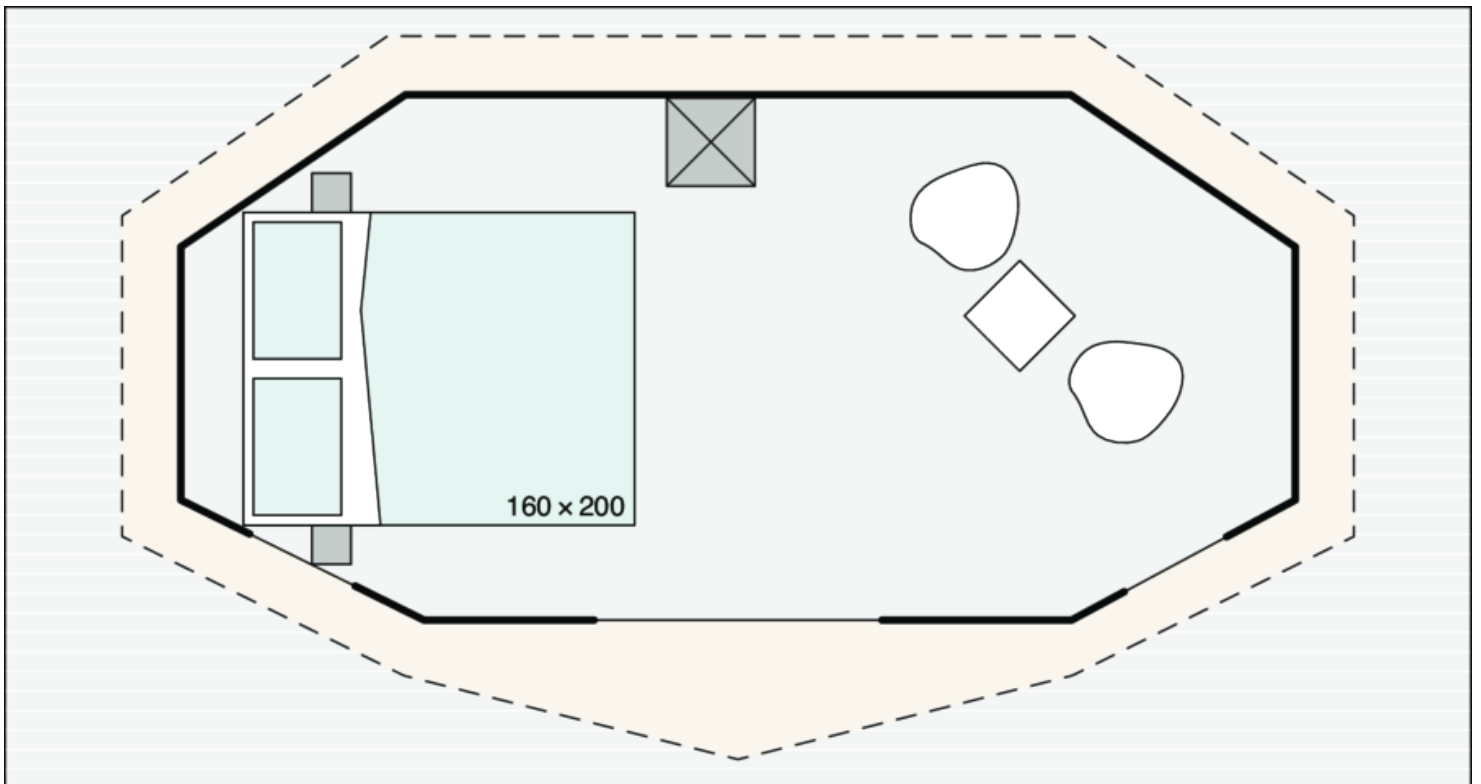

Bell M COUPLE

Facade:

Bell M fasada

Layout:

Bell M Couple

A1 GENERAL

Length interior/exterior	3,4/4,3
Width interior/exterior	3,4/5,4
Height interior/exterior	2,15/2,48
Area	7,82
Number of beds	2
Number of bedrooms	1
Number of bathrooms	-
Kitchen	-
Transport length	2,15
Transport width	2,5
Transport height	0,9

B1 CHASSIS

Leveling Feet	O, 1-2%
Anchoring Kit - Steel rod	O
Anchoring Kit - Steel ancor	O
Subframework of spruce wood	X

B2 FLOOR

Carpet	O
Larchwood boards floor	X

B3 EXTERIOR WALLS

Construction poles Pinewood KVH 60 x 100	X
Roof canvas TenCate Solair KA46 420g/m2	X
Roof canvas TenCate Campshield FR1 420g/m2 (FR)	O
Interior canvas TenCate KA46 420g/m2	X
Interior canvas TenCate Campshield FR2 290g/m2 (FR)	O
Window with mosquito net	X
Front entrance opening section on zipper	X
Mosquito net for entrance opening	X
Pad lock system	X
Master key for pad lock system	O
Winter cover	O

C0 INTERIOR

Furnishing Decor - STANDARD	TENT
Mosquito net for beds	O

C1 LIVING ROOM

Bean bag	2X
----------	----

C3 MASTER BEDROOM

Double bed with slatted bed base	160 x 200
Foam mattresses (25 kg/m ²) in master bedroom	X
Topper for mattresses in master bedroom	O
Bedside tables in master bedroom	X