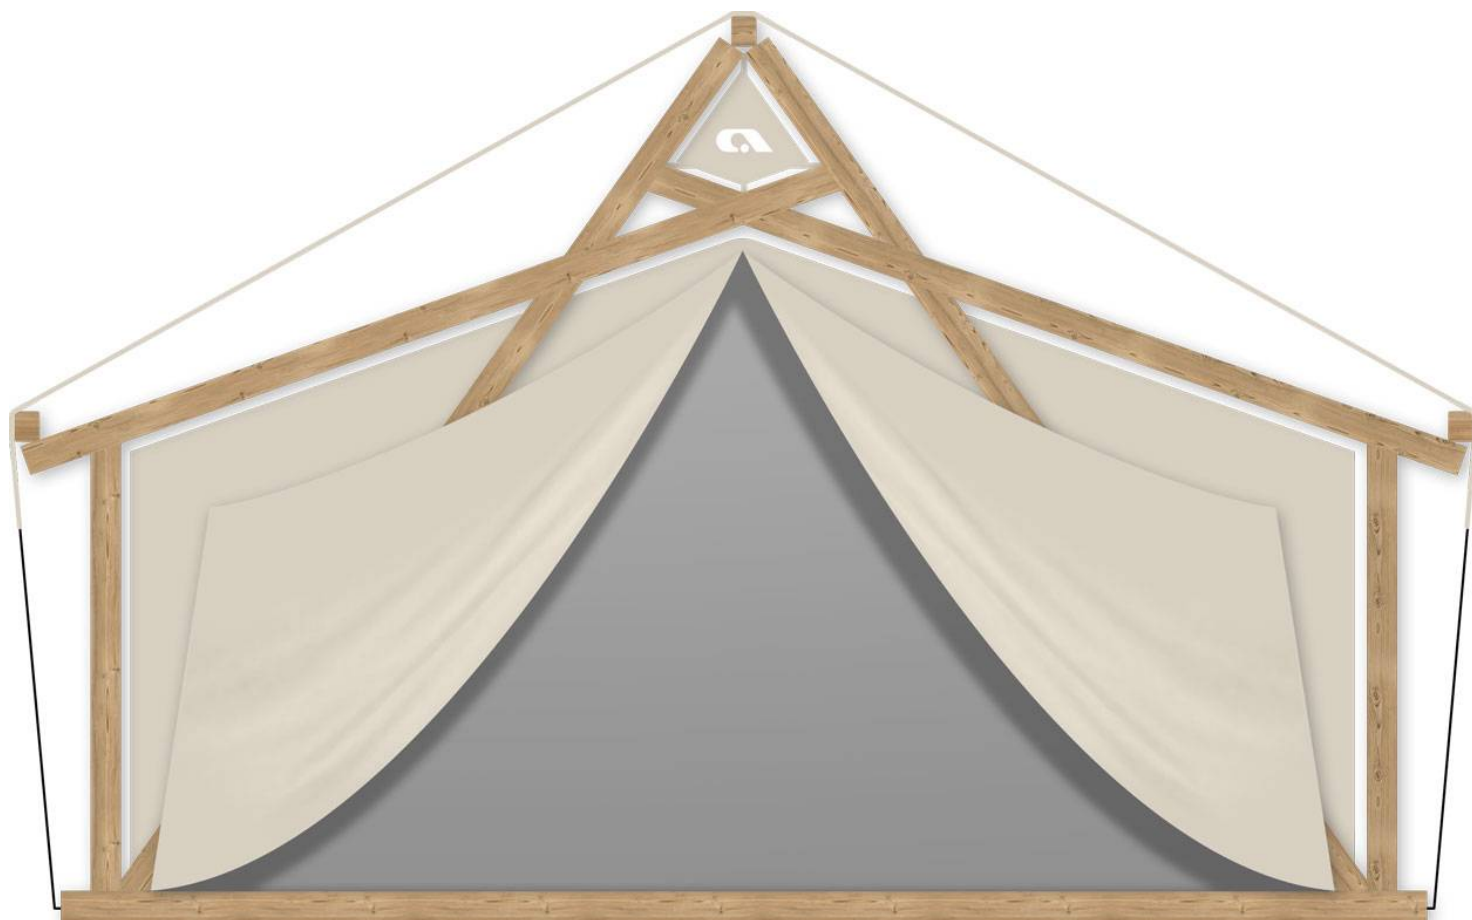

Basic ADRIATIC

Facade:

Layout:

A1 GENERAL

Length interior/exterior	5/7,5
Width interior/exterior	5,05/5,85
Height interior/exterior	2,63/3,63
Area	39,16
Number of beds	-
Number of bedrooms	-
Number of bathrooms	-
Loft bedroom	-
Kitchen	-
Transport length	7,5
Transport width	2,28
Transport height	2,4
Dimension terrace	5,05x2,31

B1 CHASSIS

Leveling Feet	X
Wooden leveling feet 250mm	X
Wooden leveling feet 400mm	O
Subframework of spruce wood	X
Anchoring kit	O

B2 FLOOR

Larchwood boards U-connect	X
----------------------------	---

B3 EXTERIOR WALLS

Construction poles Pinewood BSH 100x120	X
Roof canvas PVC Sattler Complain 745 7M4 640g/m2 (FR)	X
Interior canvas TenCate Campshield FR2 290g/m2 (FR)	O
Wooden chassis cover Adriatic up to 245mm	O
Window with mosquito net	X
Internal canvas rolo	X
Front entrance opening section on zipper	X
Mosquito net for entrance opening	O
External cristal PVC rolo with Vecro tape	X